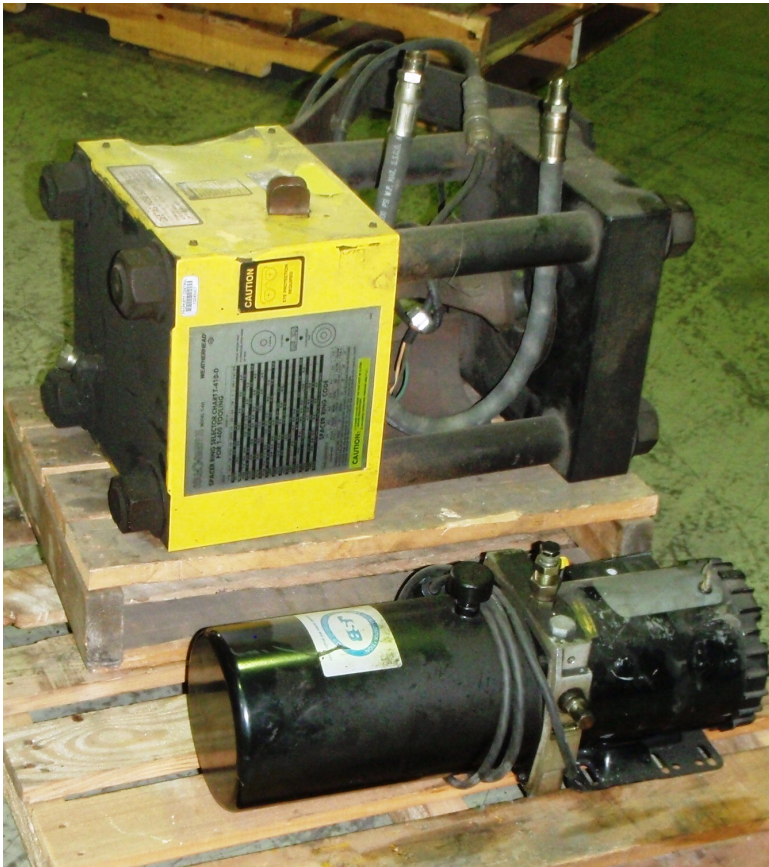

WEATHERHEAD T-410-D HYDRAULIC HOSE CRIMPER WITH TOOLING

T-410-D TOOLING

QTY	PART NUMBER	SIZE
1	T410-10	RING
1	T410-11	RING
1	T410-4C	1/2"
1	T410-5C	3/4"
1	T470-16C	1"
1	T410-6C	1"
1	T410-8C	1 1/2"
1	T410-9	2"